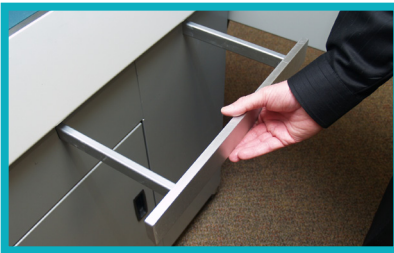

306

AUTOMATIC LETTER OPENER

MAXIMUM PRODUCTIVITY

MAIL OPENING & SORTING SOLUTION

306 AUTOMATIC LETTER OPENER

ENHANCED OPENING TECHNOLOGY WITH SORTING CAPABILITIES

The 306 letter opener is the world's fastest envelope opener/sorter, making it the appropriate automation solution for mail centers with large volumes of inbound mail. This machine will make quick work of all your envelopes, including flats and overnights up to 1/2" thick. At a speed of up to 40,000 pieces per hour, this automatic letter opener easily opens and sorts your mail with the push of a button!

MILLING CUTTER TECHNOLOGY

- ▶ Minimizes cut contents and provides feathered edge for safe removal
- ▶ Offers 9 cut-depths including "No-Cut" position
- ▶ Opens a variety of mixed mail sizes and thickness

USER-FRIENDLY CONTROL PANEL

- ▶ Sharp LCD display
- ▶ Integrated software with flexible job setup criteria
- ▶ Multiple user capability with password security

RETRACTABLE MAIL TRAY HOLDERS

- ▶ Integrated slide-out mail tray holders that position input and output bins where they're needed.