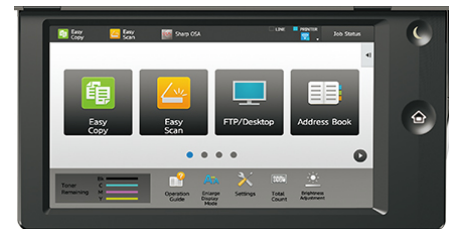

Web-Site Special:

**SHARP**

**MX-M3051 B&W MFP COPIER**

THE LATEST IN MFP  
MACHINES FROM

**SHARP**

Brand  
New Machine

Only  
**\$79/month**

**MAKE PROFESSIONAL LOOKING COPIES & PRINTS**

MX-M3051 Features:

Prints up to 30 ppm

Scans up to 80 ipm

Reversing Single Pass Document Feeder - holds 100 sheets

Paper Trays - 2 @ 550 sheets each

ByPass Tray - holds up to 100 sheets

Copier Stand/Cabinet Included