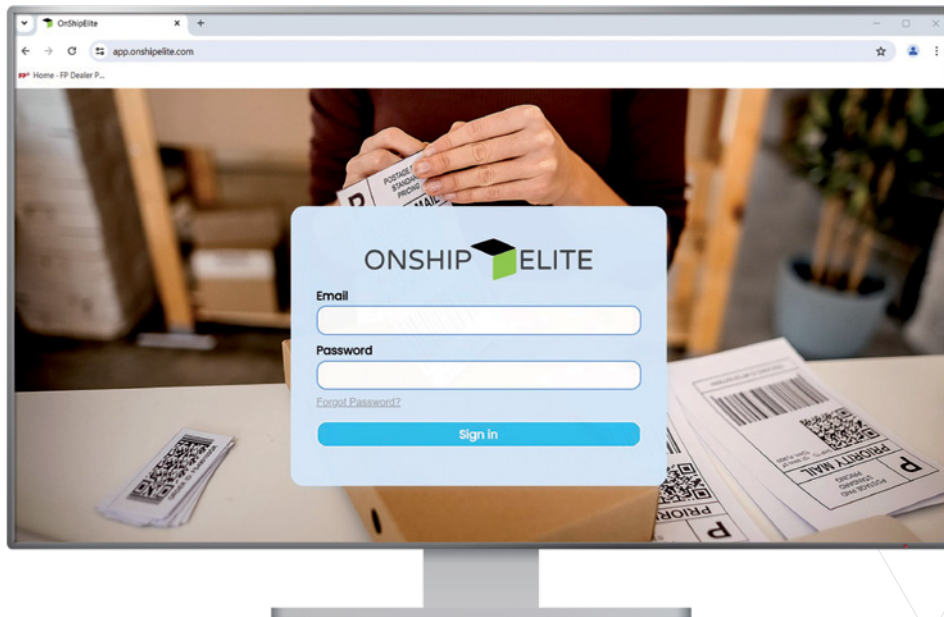

ONSHIP  ELITE

OnShip
Elite

OnShip Elite

e-Commerce Shipping Platform

OnShip Elite is an intuitive, yet powerful online shipping platform designed with e-Commerce shippers in mind. Easily import, manage, and ship your online orders from multiple storefronts under one roof with access to discounted USPS, UPS, and FedEx rates, ensuring you get the best rate every time.

With access to unlimited shipments and users, this scalable solution enables businesses to grow while ensuring they have the tools needed, regardless of complexity or size.

Web-Based platform that can be accessed from any PC