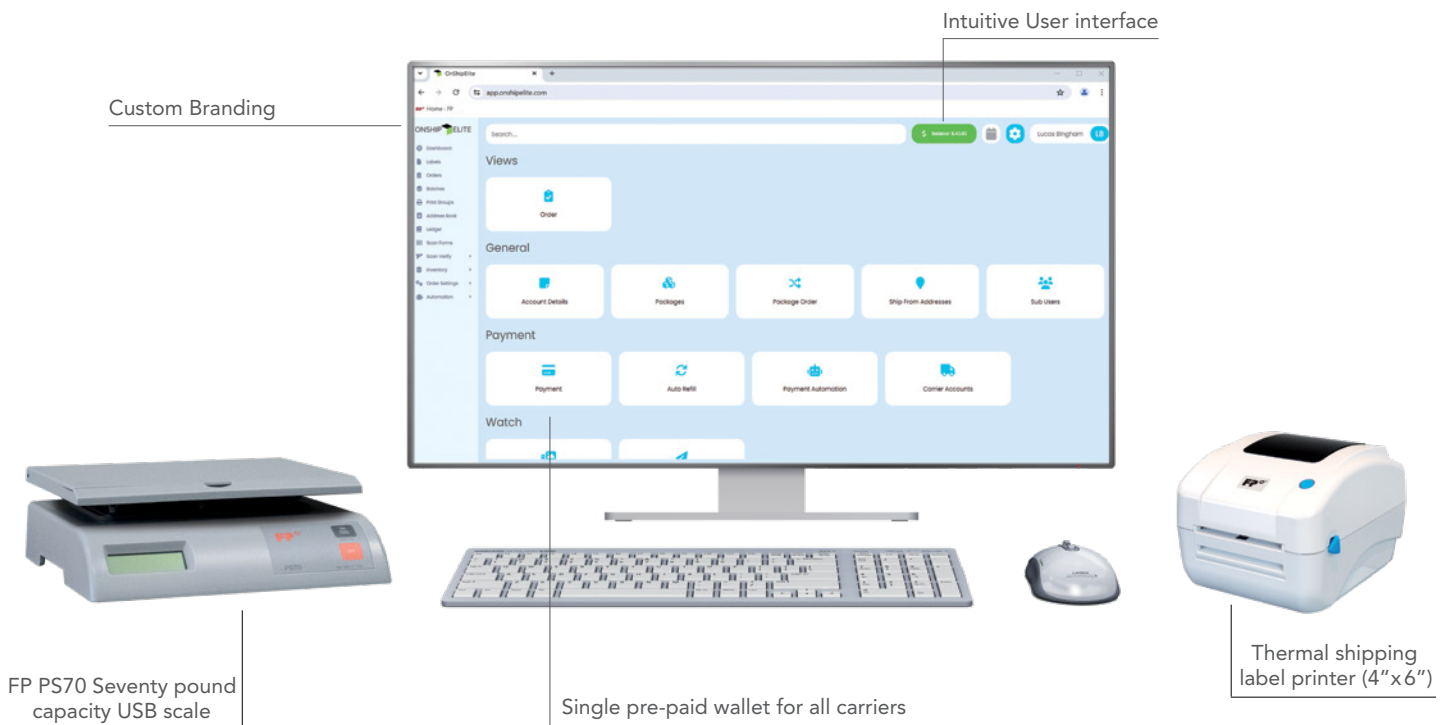

ONSHIP  ELITE

OnShip
Elite

OnShip Elite

e-Commerce Shipping Platform

OnShip Elite is an intuitive, yet powerful online shipping platform designed with e-Commerce shippers in mind. Easily import, manage, and ship your online orders from multiple storefronts under one roof with access to discounted USPS, UPS, and FedEx rates, ensuring you get the best rate every time.

With access to unlimited shipments and users, this scalable solution enables businesses to grow while ensuring they have the tools needed, regardless of complexity or size.

Web-Based platform that can be accessed from any PC

Address Importing & Verification

Easily manage your address book by importing a database or creating addresses on the fly. Predictive text minimizes errors and cuts out the lengthy keystrokes when entering addresses manually. Prevent mis-shipments, delays, or even package returns due to bad addresses with the built-in address verification.

e-Commerce Focused

Order Importing & Integrations

Order importing and integrations make shipping your online orders a breeze. Easily import orders from an ERP system or integrate to any of the below e-Commerce platforms in a few simple clicks of the mouse.