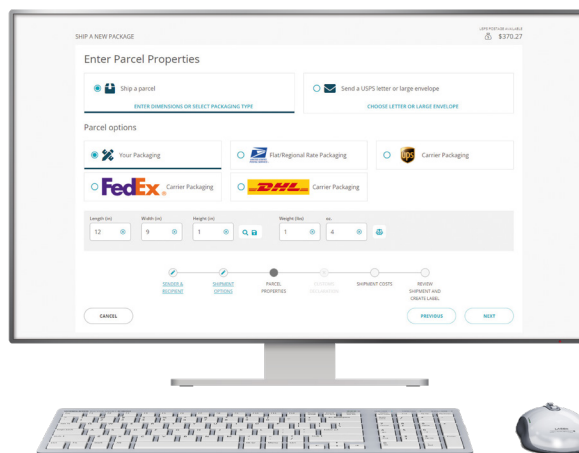

Get the Best Rates

Save over retail rates with commercial pricing. USPS® Commercial Plus Pricing saves up to 88% on Priority Mail®, up to 67% on First-Class Packages and up to up to 16% on Priority Mail® Express.

Full Tracking Visibility

Manage and track packages with the easy search tracking dashboard. Plus, automatically email recipient tracking and parcel information for better customer service.

Addresses Made Easy

With CASS™ address validation and correction, you can prevent mis-shipments and delays. The single address book allows you to simplify your address book management by using only one address book for USPS® as well as other carrier shipments.

Flexible for all your Mailing and Shipping Needs

Scalable for small office to enterprises including work from home. FP Parcel Shipping Prints First-Class letters and trackable shipping labels with many different print options and formats.

Cost Account Management

Allocate costs and report on expenditures by cost account when combined with PostBase Vision360.

Analytics Dashboard

Get an overview of your shipping operations and expenditures with the graphical analytics dashboard.

Robust Reporting

Generate shipment, tracking and expenditure reports in PDF, Excel or .csv formats.

Protected with free insurance

Receive up to $100 free insurance on Priority Mail® and Priority Mail® Express.