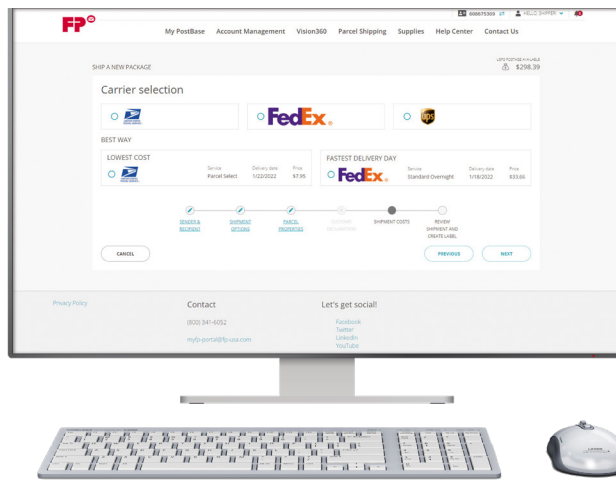

FP® Parcel Shipping

Ship. Track. Save.

FP Parcel Shipping is a simple, step-by-step, online shipping application that allows mailers to create shipping labels with tracking, qualify for discounted USPS® rates and manage shipments with end-to-end real-time tracking.

This scalable solution offers the ability to add UPS®, FedEx® and DHL. This enables you to compare shipping options across carriers, making it easy to select the best rate for the date and time the parcel needs to be delivered.

Save up to 88%
with Priority Mail®
Commercial
Plus pricing.
Based on Jan. 2022 rates

FP PS70 Seventy pound
capacity USB scale

Rate Shopping

Easily compare rates across services and multiple carriers with savings that add up.

Multi-Carrier Option

Connect to your carrier shipping account to expand rate shopping and improve savings potential.

Tracking Email

Automatically email recipient tracking and parcel information for better customer service.

Print tracking labels

Print IMpb compliant tracking labels on plain paper or 4"x6" thermal shipping labels.