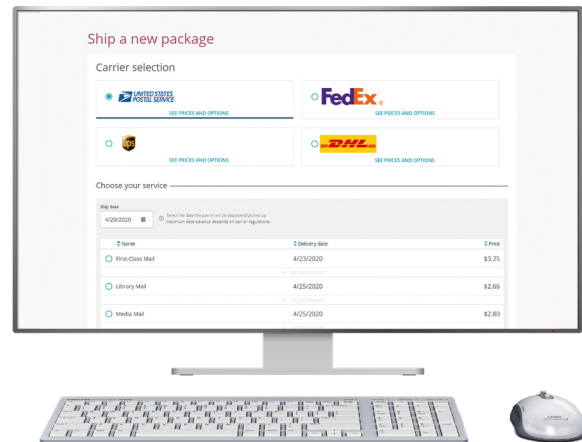

## Track.

Online dashboard provides an at-a-glance view of all shipments by status.

## Save.

Reduce shipping costs with rate shopping and qualify for discounted USPS<sup>®</sup> Commercial and Commercial Plus Pricing.

## Get the Best Rates

USPS® Commercial Plus Pricing saves up to 40.4% on Priority Mail®, up to 16.9% on Priority Mail® Express and gains access to USPS® cubic rates.

## Full Tracking Visibility

Manage and track packages with the easy search tracking dashboard. Plus, automatically email recipient tracking and parcel information for better customer service.