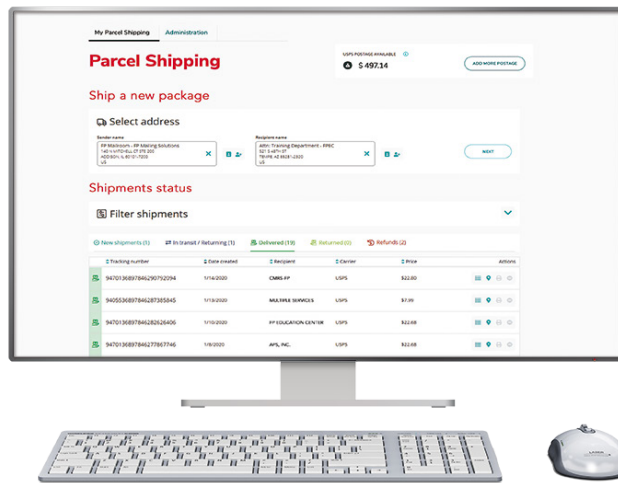

FP® Parcel Shipping

Ship. Track. Save.

Save over 40%
with Commercial
Plus Pricing!

FP Parcel Shipping is a simple, step-by-step, online shipping application that allows mailers to create shipping labels with tracking, qualify for discounted USPS® rates and manage shipments with end-to-end real-time tracking.

This scalable solution offers the ability to add UPS®, FedEx® and DHL. This enables you to compare shipping options across carriers, making it easy to select the best rate for the date and time the parcel needs to be delivered.

FP PS70 Seventy pound capacity USB scale

Ship.

Guided by the intuitive ship wizard, shipments are quickly created with ease.

Track.

Online dashboard provides an at-a-glance view of all shipments by status.

Save.

Reduce shipping costs with rate shopping and qualify for discounted USPS® Commercial and Commercial Plus Pricing.